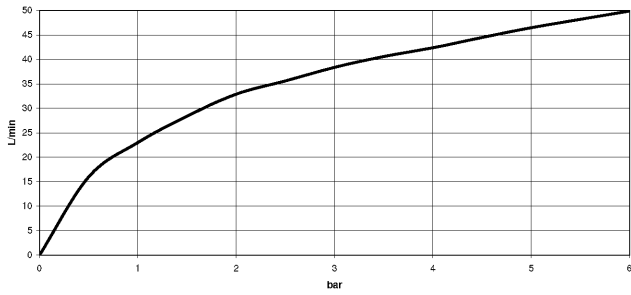

## Angle valve - Chrome

IMO

22 901 782

- rosette 60 x 60 mm
- hose covering 200mm, for shortening
- 1/2" connection
- WRAS 2205004

Fits: IMO, MEM, CL.1

	Chrome	22 901 782-00
	Brushed Platinum	22 901 782-06
	Platinum	22 901 782-08
	Dark Chrome	22 901 782-19
	Brushed Durabronze (23kt Gold)	22 901 782-28
	Matte Black	22 901 782-33
	Brushed Champagne (22kt Gold)	22 901 782-46
	Champagne (22kt Gold)	22 901 782-47
	Brushed Chrome	22 901 782-93
	Brushed Dark Platinum	22 901 782-99

22 901 782

mm [inches]

Flow rate chart

Certificates

WRAS\_2205004.

22 901 782

Parts for other finishes can be found here: Brushed Platinum

Spare parts list

No.	Item Number	Name	Quantity used	Delivery time
1	09 21 22 000-00	nipple	1	10
2	90 14 10 010 00 90	seal	1	2
3	09 28 22 020-00	pipe	1	10
4	04 24 04 220 01-00	threaded connector	1	10
5	09 20 22 001-00	handle	1	10
6	90 90 03 006 00 90	top	1	2
7	09 31 11 048 90	pin	1	2
8	09 27 78 042-00	rosette	1	10
9	09 14 10 112 90	seal	1	2