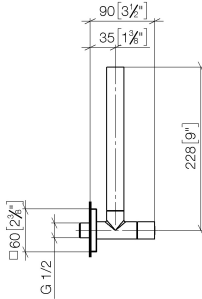

## Angle valve - Chrome

IMO

22 901 782

- rosette 60 x 60 mm
- hose covering 200mm, for shortening
- 1/2" connection
- WRAS 2205004

Fits: IMO, MEM, CL.1

	Chrome	22 901 782-00
	Brushed Platinum	22 901 782-06
	Platinum	22 901 782-08
	Dark Chrome	22 901 782-19
	Brushed Durabronze (23kt Gold)	22 901 782-28
	Matte Black	22 901 782-33
	Brushed Champagne (22kt Gold)	22 901 782-46
	Champagne (22kt Gold)	22 901 782-47
	Brushed Chrome	22 901 782-93
	Brushed Dark Platinum	22 901 782-99

22 901 782

mm [inches]

Flow rate chart

Certificates

WRAS\_2205004.

22 901 782

Parts for other finishes can be found here: Brushed Platinum

Spare parts list

No.	Item Number	Name	Quantity used	Delivery time
1	09 21 22 000-00	nipple	1	10
2	90 14 10 010 00 90	seal	1	2
3	09 28 22 020-00	pipe	1	10
4	04 24 04 220 01-00	threaded connector	1	10
5	09 20 22 001-00	handle	1	10
6	90 90 03 006 00 90	top	1	2
7	09 31 11 048 90	pin	1	2
8	09 27 78 042-00	rosette	1	10
9	09 14 10 112 90	seal	1	2