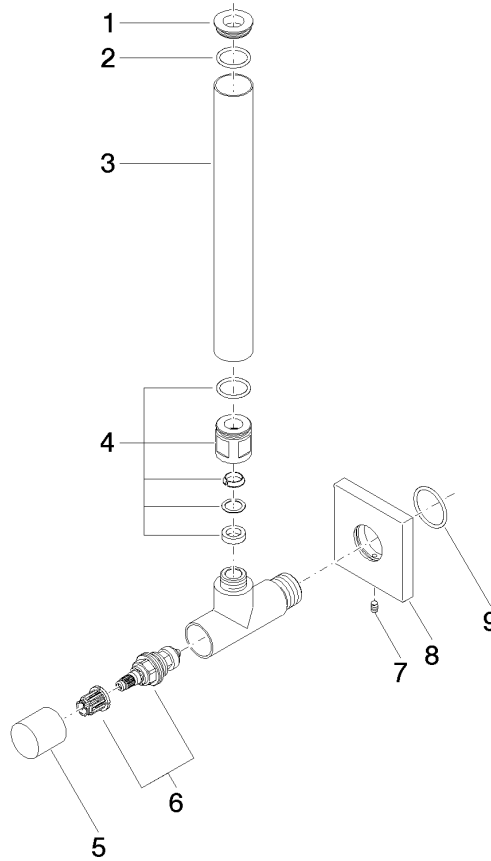

## Angle valve - Chrome

IMO

22 901 782

- rosette 60 x 60 mm
- hose covering 200mm, for shortening
- 1/2" connection
- WRAS 2205004

Fits: IMO, MEM, CL.1

	Chrome	22 901 782-00
	Brushed Platinum	22 901 782-06
	Platinum	22 901 782-08
	Dark Chrome	22 901 782-19
	Brushed Durabronze (23kt Gold)	22 901 782-28
	Matte Black	22 901 782-33
	Brushed Champagne (22kt Gold)	22 901 782-46
	Champagne (22kt Gold)	22 901 782-47
	Brushed Chrome	22 901 782-93
	Brushed Dark Platinum	22 901 782-99

22 901 782

mm [inches]

Flow rate chart

Certificates

WRAS\_2205004.

22 901 782

Parts for other finishes can be found here: Brushed Platinum

Spare parts list

No.	Item Number	Name	Quantity used	Delivery time
1	09 21 22 000-00	nipple	1	10
2	90 14 10 010 00 90	seal	1	2
3	09 28 22 020-00	pipe	1	10
4	04 24 04 220 01-00	threaded connector	1	10
5	09 20 22 001-00	handle	1	10
6	90 90 03 006 00 90	top	1	2
7	09 31 11 048 90	pin	1	2
8	09 27 78 042-00	rosette	1	10
9	09 14 10 112 90	seal	1	2